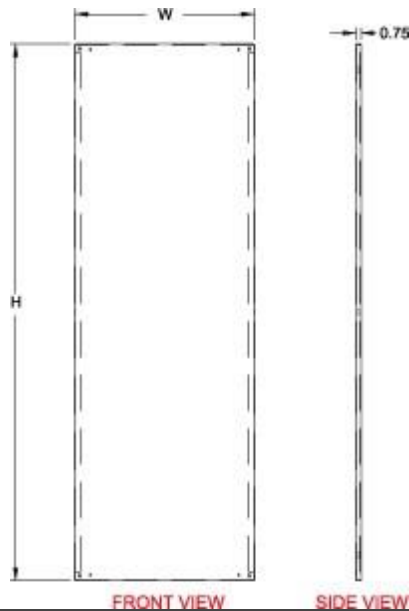

Quality Products. Service Excellence.

Inner Panels and Supports *HMEP Series*

Base Inner Panel

- Formed 12 gauge galvanized steel unpainted
- Included with standard configuration
- Sold separately as secondary or replacement panel
- Can be used as swing panel (where indicated * - sold separately)
- Inner panel attachment hardware sold separately as required

Inner Panel Side Support

- Use to provide extra support for larger loads
- Attached to either frame support in rear position or optional grid straps
- Sold in qty pkg of 6, complete with 24 - #12 pan head screws

Part No.	Overall		For use with Cabinet		Inner Panel
	Height	Width	Height	Width	Rear Support
HMEP146 *	1296	499	1400	600	-
HMEP148 *	1296	699	1400	800	HMEPRS800
HMEP1410	1296	899	1400	1000	HMEPRS1000
HMEP1412	1296	1099	1400	1200	HMEPRS1200
HMEP166 *	1296	499	1600	600	-
HMEP168 *	1496	699	1600	800	HMEPRS800

Part No.	Overall		For use with Cabinet		Inner Panel
	Height	Width	Height	Width	Rear Support
HMEP1612	1496	1099	1600	1200	HMEPRS1200
HMEP186 *	1496	499	1800	600	-
HMEP188 *	1696	699	1800	800	HMEPRS800
HMEP1810	1696	899	1800	1000	HMEPRS1000
HMEP1812	1696	1099	1800	1200	HMEPRS1200
HMEP1816	1696	1499	1800	1600	HMEPRS1600
HMEP1818	1660	1699	1800	1800	HMEPRS1800
HMEP204	1660	299	2000	400	-
HMEP206 *	1896	499	2000	600	-
HMEP208 *	1896	699	2000	800	HMEPRS800
HMEP2010	1896	899	2000	1000	HMEPRS1000
HMEP2012	1896	1099	2000	1200	HMEPRS1200
HMEP2016	1896	1499	2000	1600	HMEPRS1600
HMEP2018	1896	1699	2000	1800	HMEPRS1800
HMEP224	1896	299	2200	400	-
HMEP226 *	1896	499	2200	600	-
HMEP228 *	2096	699	2200	800	HMEPRS800
HMEP2210	2096	899	2200	1000	HMEPRS1000
HMEP2212	2096	1099	2200	1200	HMEPRS1200